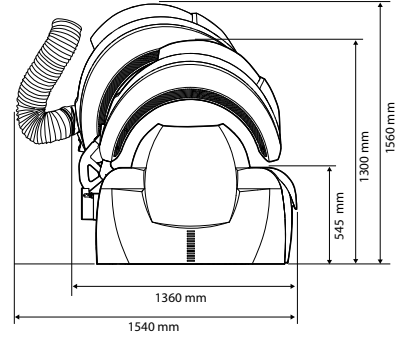

X5

**KEMA
KEUR**
Powered by DEKRA

Crystal White

SPS

BPS/HPS

X5

Type	34 SLi	34 SLi Intensive	34 SLi High Intensive	34 Spr
Tubes	Top: 18 x 100W Base: 16 x 120W XL	Top: 18 x 160W Base: 16 x 120W XL	Top: 18 x 160W Base: 16 x 180W XL	Top: 18 x 120W XL Base: 16 x 120W XL
Face tanner	3 x 400W	3 x 400W	3 x 400W	14 x 25W
Weight	365 kg (Climax +50 kg)	380 kg (Climax +50 kg)	395 kg (Climax +50 kg)	365 kg
Power / Fuses	7,3kW / 3 x 16A	8,3kW / 3 x 20A	9,4kW / 3 x 20A	5,9kW / 3 x 16A

features

- SPS (not for 34 Spr)
- Adjustable face tanners (0-1-2-3)
- XL light in bench
- Full colour display
- Smart touch control
- 8 steps adjustable body cooler
- 8 steps adjustable face cooler
- Dust filters
- Smart cooling
- EasyLift acrylic system bench
- Front Panel Easy Move
- Quickstart function
- Programmable internal timer
- Connection for external timer
- Loudspeakers
- 1 hour counter non-resetable
- 2 hour counters resetable