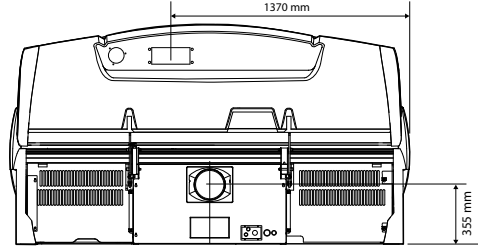

X5

**KEMA
KEUR**
Powered by DEKRA

Crystal White

SPS

BPS/HPS

X5

Type	34 SLi	34 SLi Intensive	34 SLi High Intensive	34 Spr
Tubes	Top: 18 x 100W Base: 16 x 120W XL	Top: 18 x 160W Base: 16 x 120W XL	Top: 18 x 160W Base: 16 x 180W XL	Top: 18 x 120W XL Base: 16 x 120W XL
Face tanner	3 x 400W	3 x 400W	3 x 400W	14 x 25W
Weight	365 kg (Climax +50 kg)	380 kg (Climax +50 kg)	395 kg (Climax +50 kg)	365 kg
Power / Fuses	7,3kW / 3 x 16A	8,3kW / 3 x 20A	9,4kW / 3 x 20A	5,9kW / 3 x 16A

features

- SPS (not for 34 Spr)
- Adjustable face tanners (0-1-2-3)
- XL light in bench
- Full colour display
- Smart touch control
- 8 steps adjustable body cooler
- 8 steps adjustable face cooler
- Dust filters
- Smart cooling
- EasyLift acrylic system bench
- Front Panel Easy Move
- Quickstart function
- Programmable internal timer
- Connection for external timer
- Loudspeakers
- 1 hour counter non-resetable
- 2 hour counters resetable