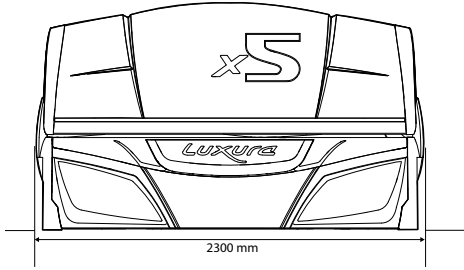

X5

**KEMA
KEUR**
Powered by DEKRA

Crystal White

SPS

BPS/HPS

X5

Type	34 SLi	34 SLi Intensive	34 SLi High Intensive	34 Spr
Tubes	Top: 18 x 100W Base: 16 x 120W XL	Top: 18 x 160W Base: 16 x 120W XL	Top: 18 x 160W Base: 16 x 180W XL	Top: 18 x 120W XL Base: 16 x 120W XL
Face tanner	3 x 400W	3 x 400W	3 x 400W	14 x 25W
Weight	365 kg (Climax +50 kg)	380 kg (Climax +50 kg)	395 kg (Climax +50 kg)	365 kg
Power / Fuses	7,3kW / 3 x 16A	8,3kW / 3 x 20A	9,4kW / 3 x 20A	5,9kW / 3 x 16A

features

- SPS (not for 34 Spr)
- Adjustable face tanners (0-1-2-3)
- XL light in bench
- Full colour display
- Smart touch control
- 8 steps adjustable body cooler
- 8 steps adjustable face cooler
- Dust filters
- Smart cooling
- EasyLift acrylic system bench
- Front Panel Easy Move
- Quickstart function
- Programmable internal timer
- Connection for external timer
- Loudspeakers
- 1 hour counter non-resetable
- 2 hour counters resetable